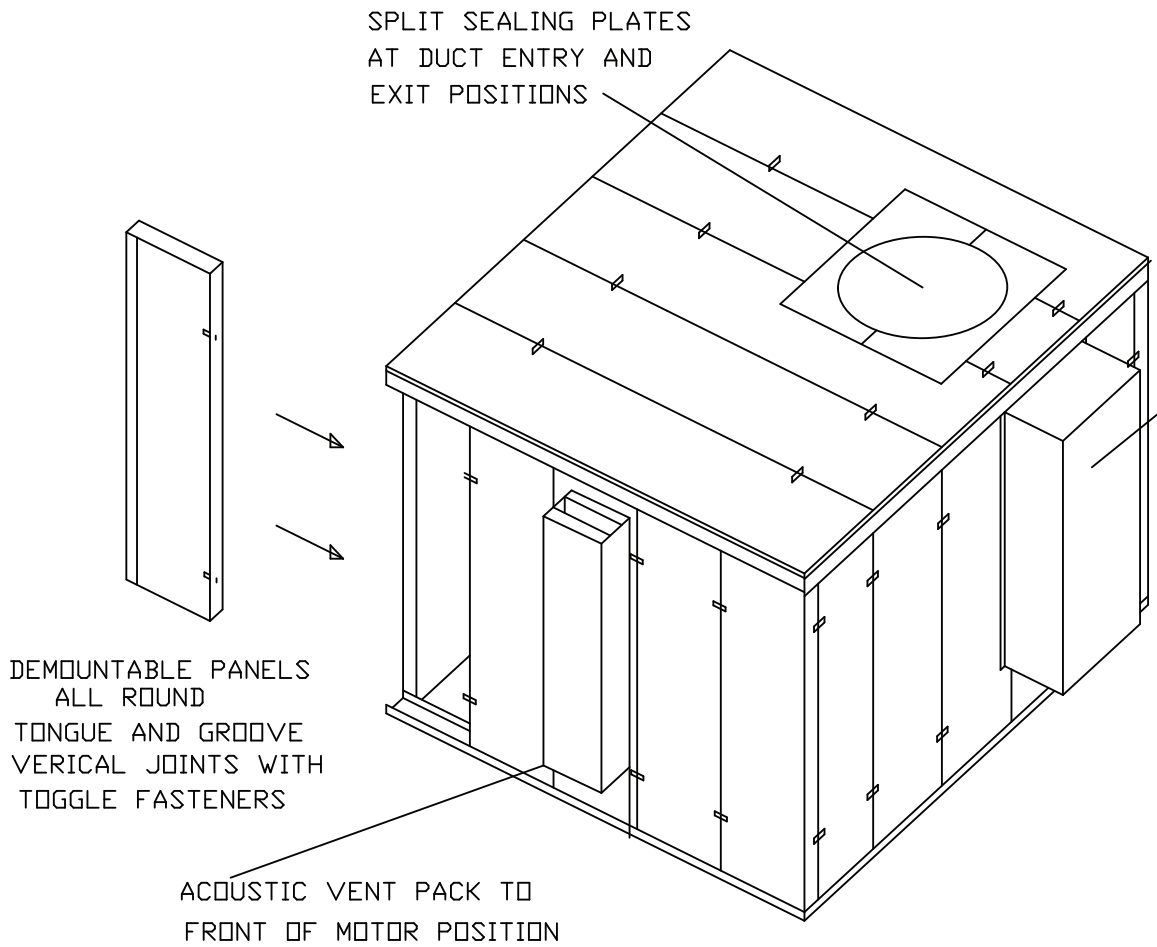

# Demountable Arrangement

MAX ENCLOSURE SIZE: 2800X2800X2070 HEIGHT