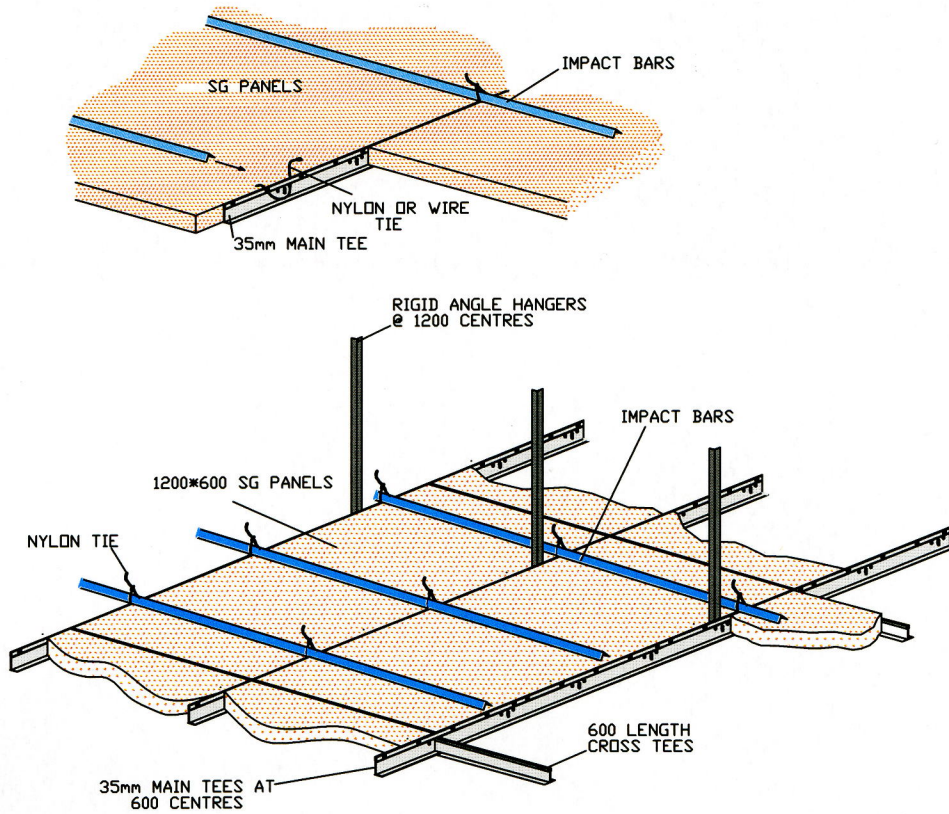

INSTALLATION OF SG CEILING PANELS

SG PANELS-1200*600*40 INSTALLED WITH IMPACT BARS

ALTERNATIVE INSTALLATION WITH IMPACT CLIPS