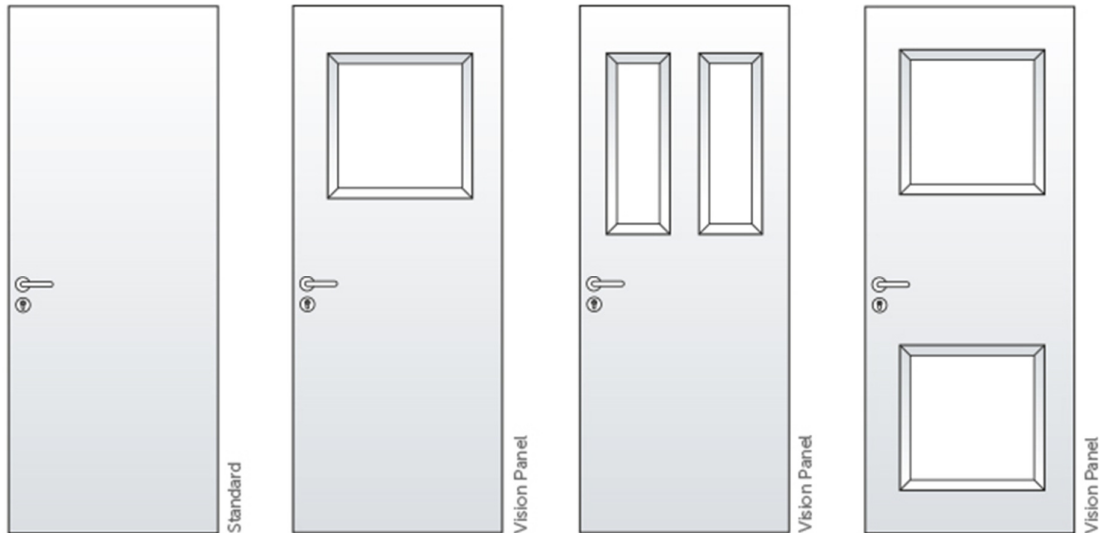

acousticabs industrial noise control

Standard 45 mm Steel Door

Maximum size single door set 1400 x 3000mm

Maximum size double door set 2800mm x 3000mm

LEAF

45mm thick Door leaf with flush lipped astragal constructed from:
2 x 1.2mm thick 'Rustec' sheets, which are Dutch folded and internally bonded together.*

42mm thick 'Hexatex' core.*

5 year warranty against rust as standard for all colour coated doors.*

FRAME

Manufactured from 1.6 mm thick 'Rustec' steel.*

Single rebate 104mm wide frame with additional rebate for flush lip.*

A minimum of six fully adjustable fixing points are provided to each jamb.*

Unique 'Adjust-2-fit' side channels with each frame.*

Double rebate frames are available on request.

3 year warranty against rust as standard for all colour coated doors.*